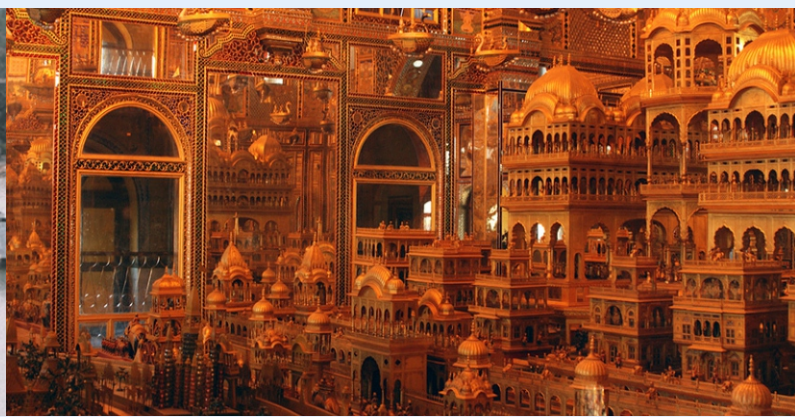

ATTRACTIONS & PLACES TO VISIT AND EXPLORE IN AJMER

THE AJMER SHARIF DARGAH

ADHAI DIN KA JHONPDA

ANASAGAR LAKE

SONIJI KI NASIYAN

NARELI JAIN TEMPLE

SAI BABA TEMPLE

AJMER GOVERNMENT MUSEUM