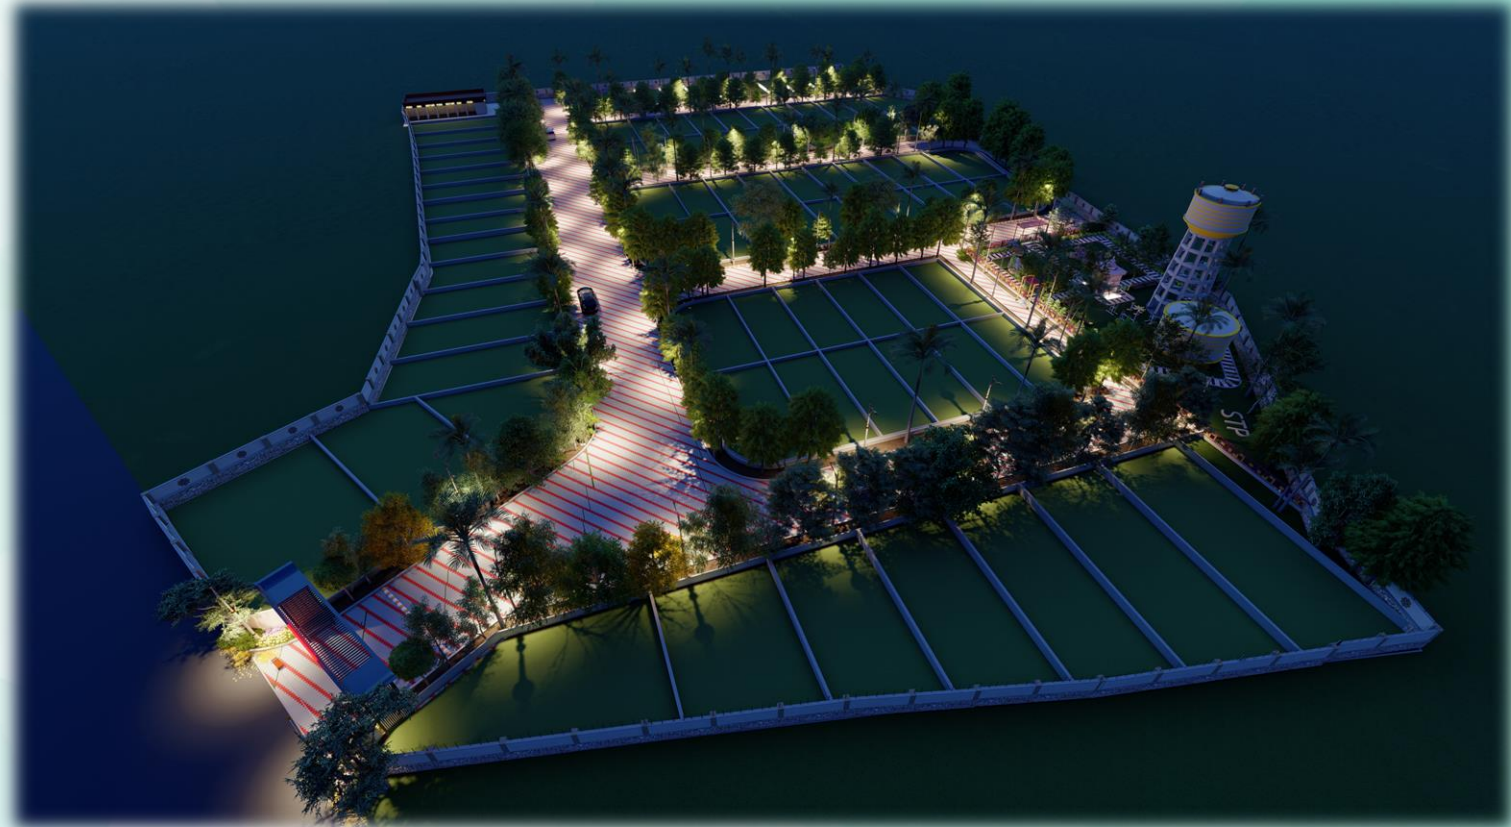

1.5 km

Narayana Multispeciality Hospital

6 km

ENTRY GATE

TEMPLE

PARK ENTRANCE GATE

PERGOLA

PARK VIEW

SIGNAGE

PLOT SIGNAGE

STREET SIGNAGE

AERIAL VIEW

AERIAL VIEW (NIGHT VIEW)

OTHER FACILITIES

- 1.) Underground Sewerage line**
- 2.) Underground Harvesting Line**
- 3.) Underground water line**
- 4.) Underground Electrification**
- 5.) Sewerage treatment Plant**
- 6.) CCTV camera on entrance Gate**
- 7.) Boom Barrier on entrance Gate**
- 8.) Plot Block Boundary**
- 9.) Outer boundary with wire fencing**