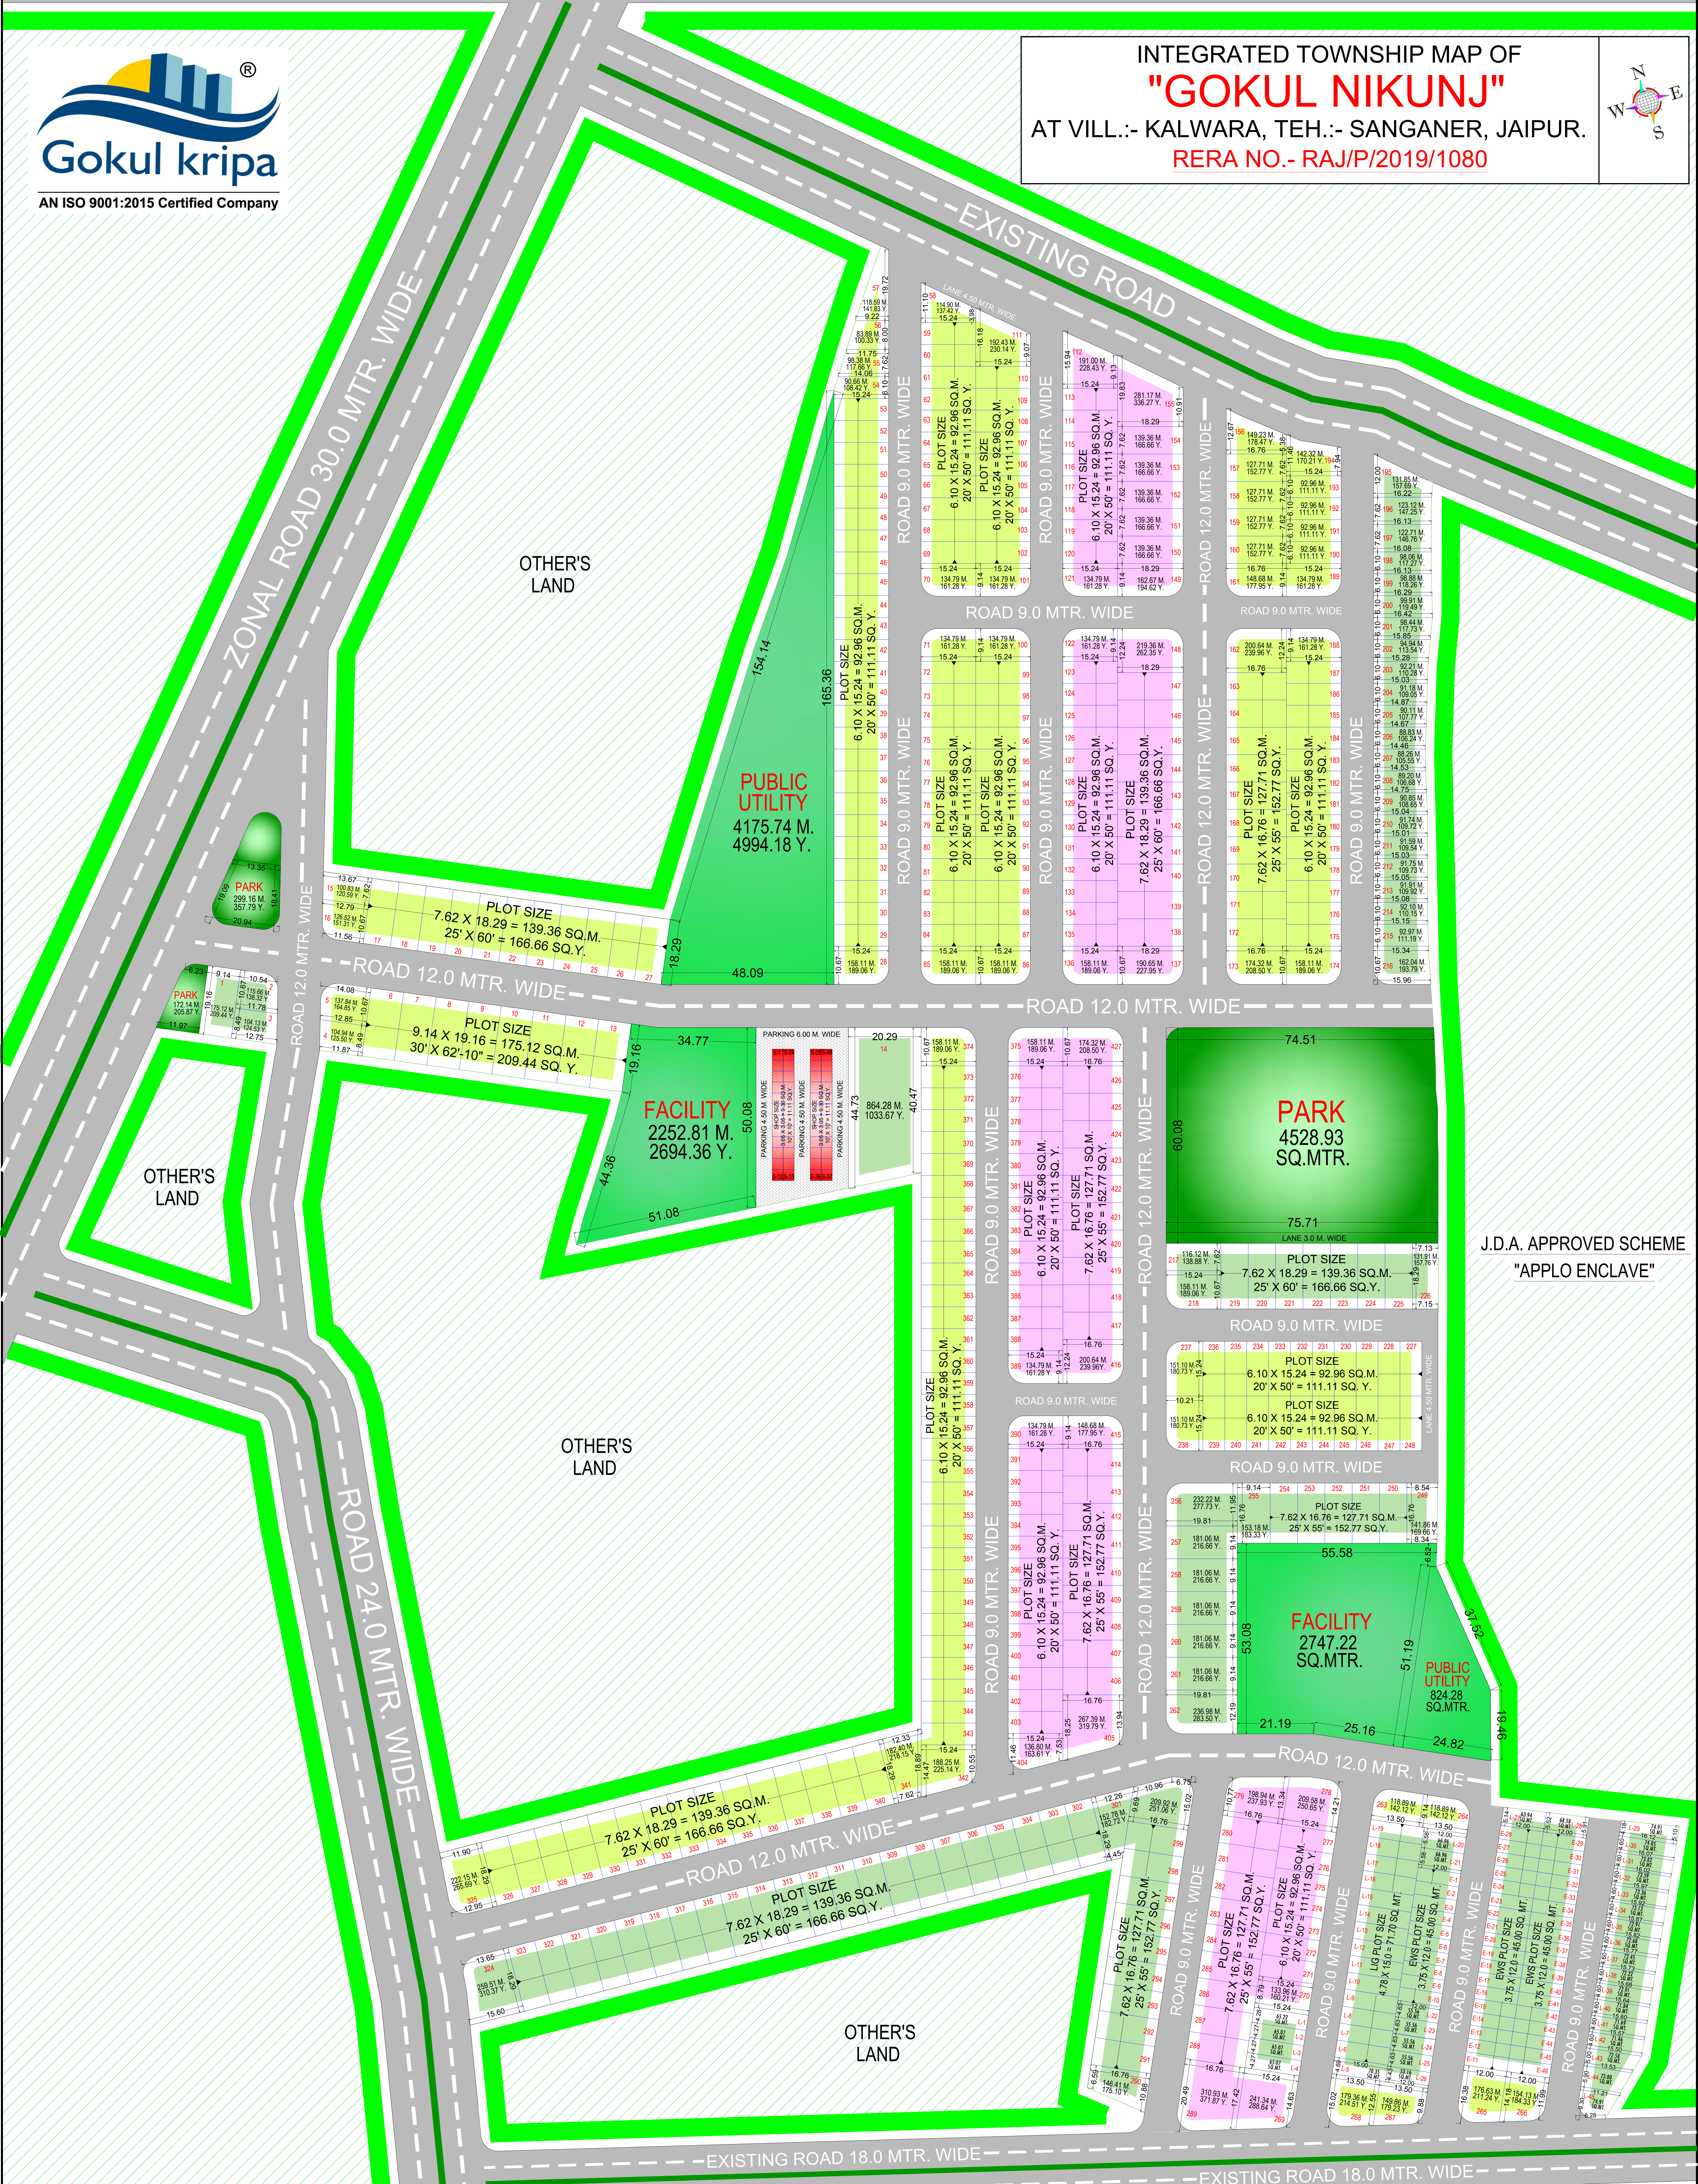

INTEGRATED TOWNSHIP MAP OF
"GOKUL NIKUNJ"
 AT VILL.: - KALWARA, TEH.: - SANGANER, JAIPUR.
 RERA NO.- RAJ/P/2019/1080

J.D.A. APPROVED SCHEME
 "APPLO ENCLAVE"

J.D.A. APPROVED SCHEME
 "APPLO ENCLAVE"