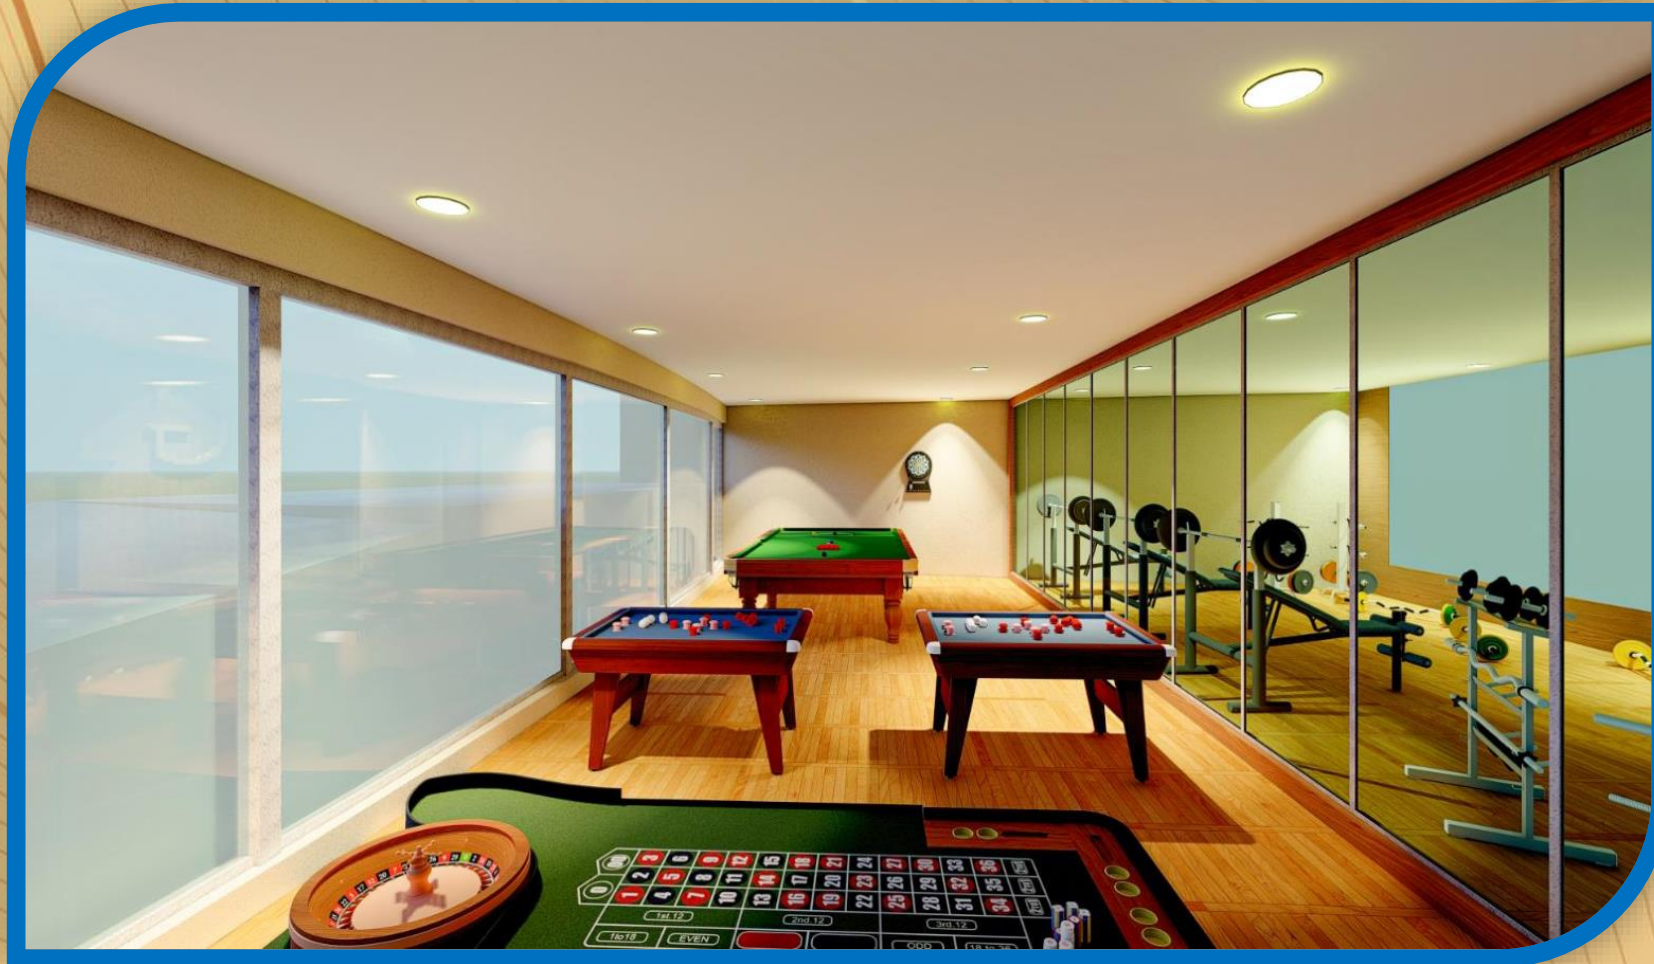

VRB SAPPHIRE PARK-2

PROJECT ADDRESS: Bhankrota, Ajmer Road, Teh. Sanganer, Jaipur (Raj.)

INDOOR GAMES

Let your kids enjoy their time with their friends & family.