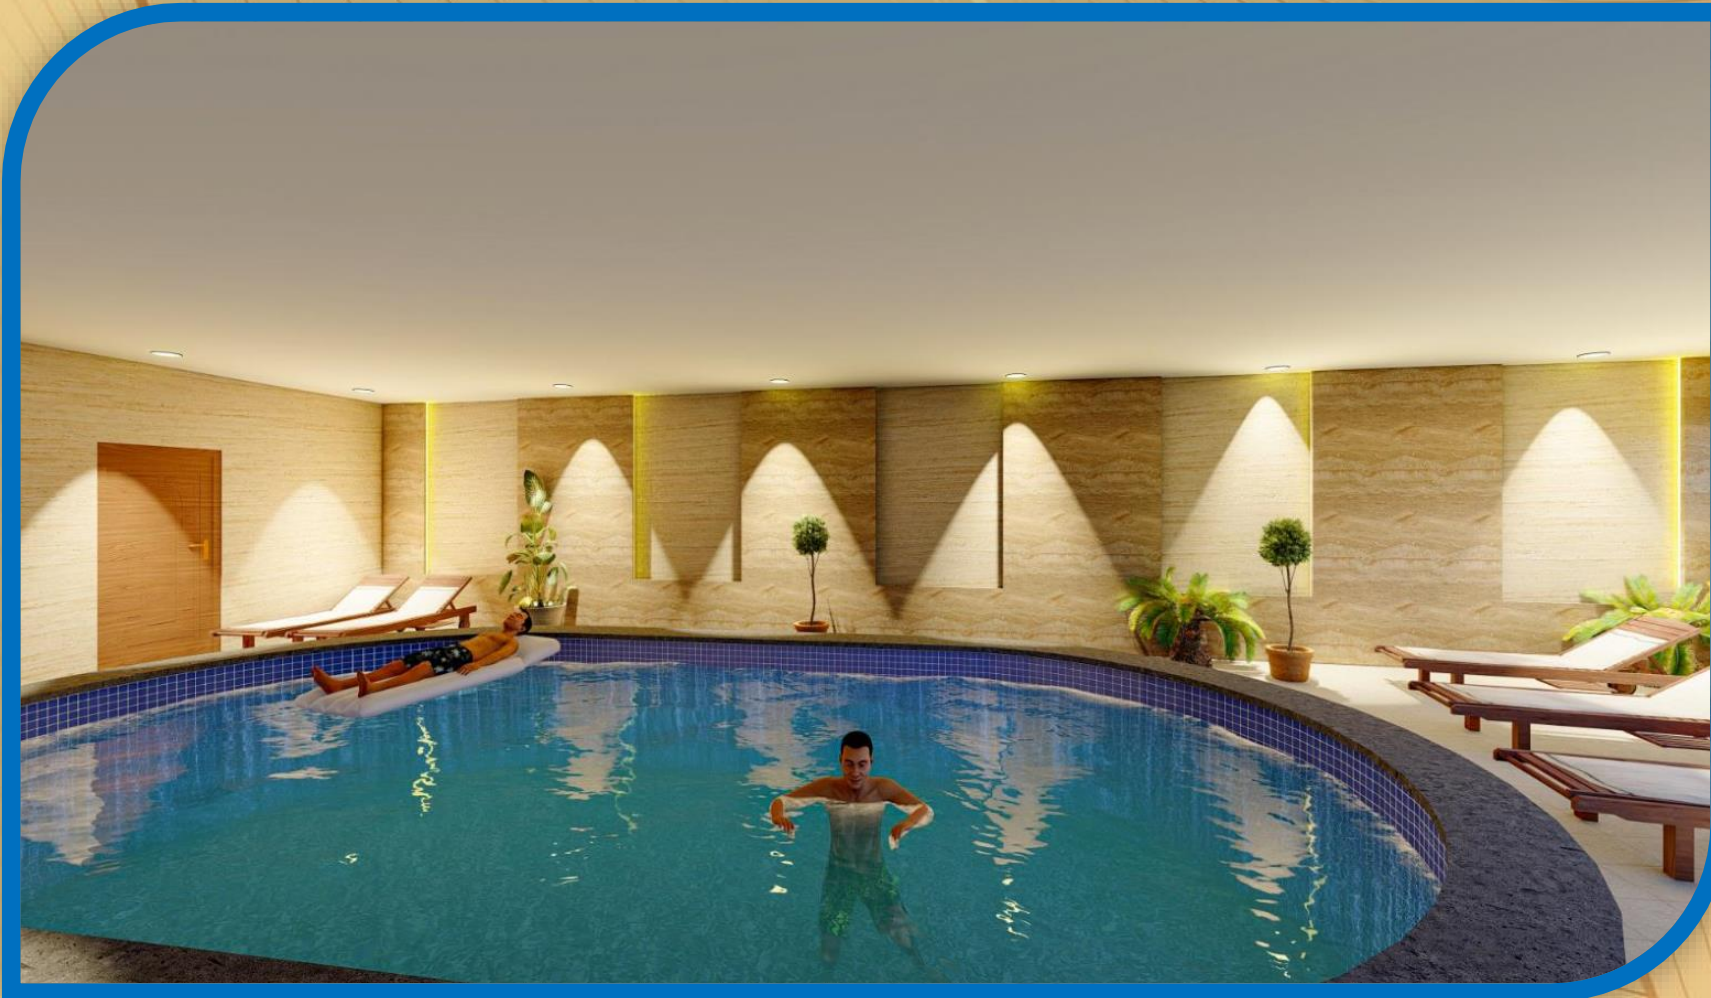

A PROJECT BY

★ VRB GROUP OF COMPANIES ★
BUILDING RELATIONS

VRB SAPPHIRE PARK-2

PROJECT ADDRESS: Bhankrota, Ajmer Road, Teh. Sanganer, Jaipur (Raj.)

Sales & Marketed By:

SWIMMING POOL

Swim your worries away with your family.