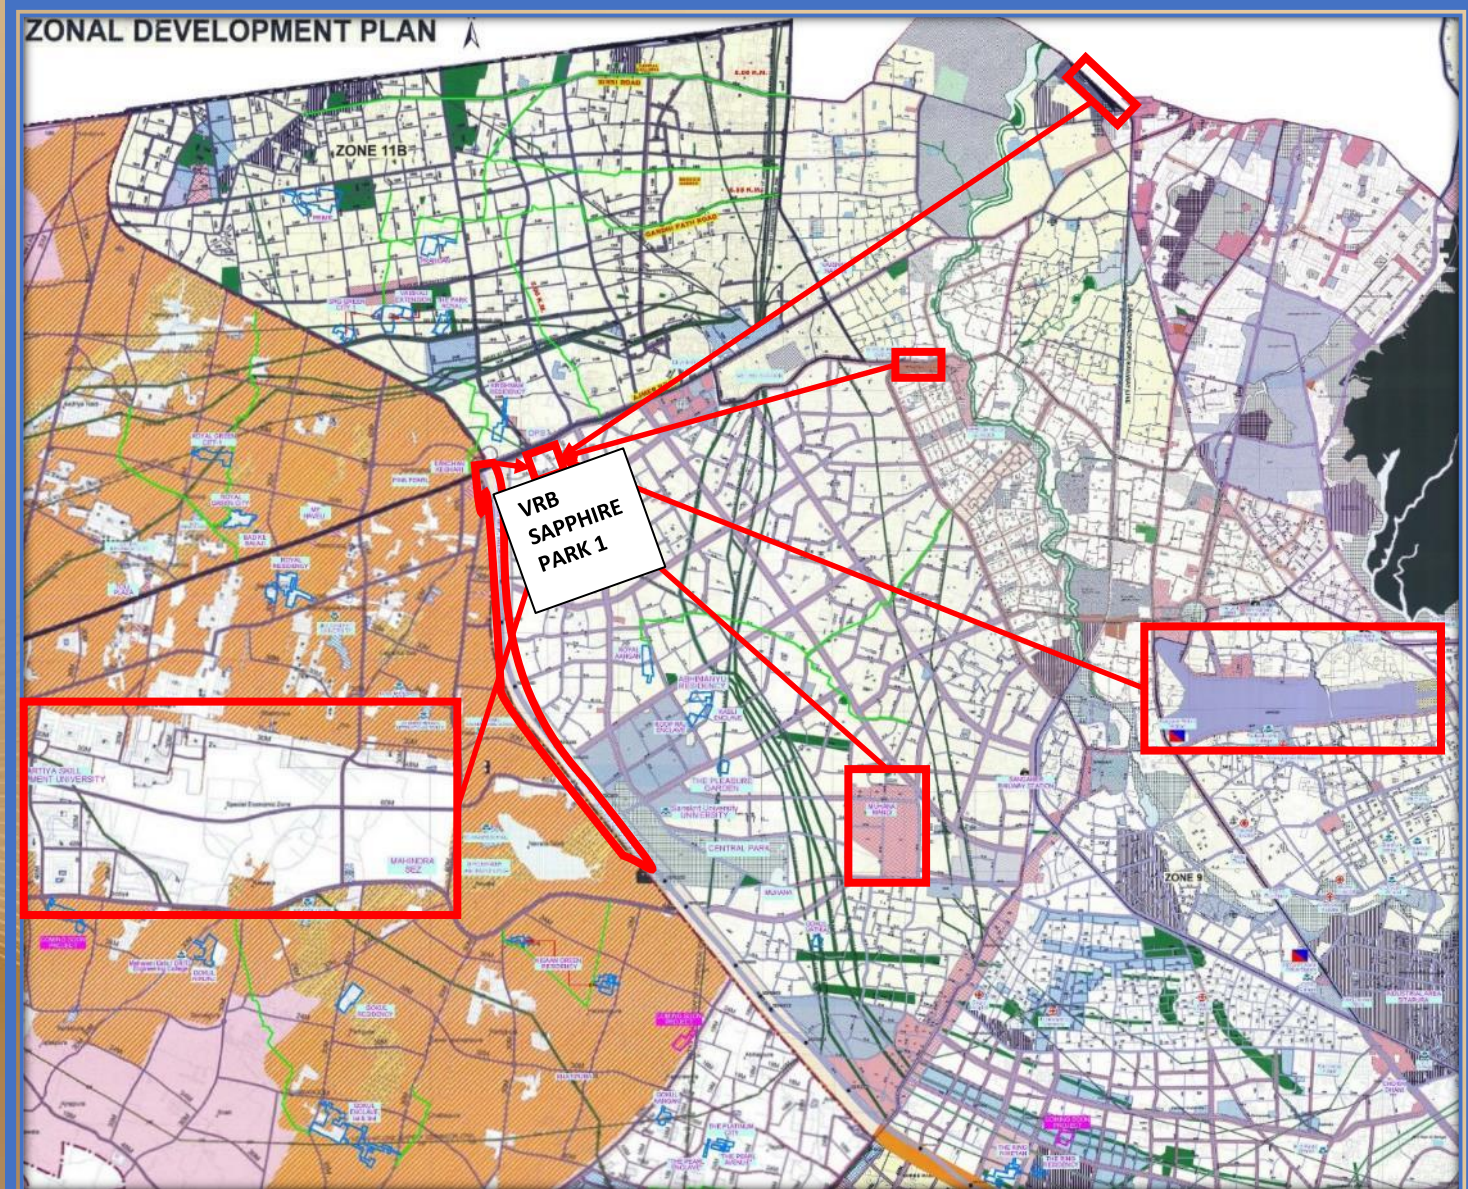

CONNECTIVITY FROM TOWNSHIP

A PROJECT BY
RE-RESOURCE COMPANIES
BUILDING RELATIONS

Sales & Marketed By:

JAIPUR INTERNATIONAL AIRPORT

- Approx 18 km

JAIPUR RAILWAY JUNCTION

- Approx 14 KM

MANSAROVAR METRO STATION

- Approx 8 KM

RING ROAD CORRIDOR

- Approx 1 KM

MUHANA MANDI

- Approx 15 KM

MAHINDRA S.E.Z

- Approx 4.5 KM

VRB SAPPHIRE PARK-2

PROJECT ADDRESS: Bhankrota, Ajmer Road, Teh. Sanganer, Jaipur (Raj.)

NEARBY ATTRACTIONS

DECATHLON

• Opposite Side Of Township

PINK PEARL WATER PARK

• Approx 1.5 km

ELEMENTS MALL

• Approx 8 km

MAHINDRA SEZ

• Approx 4.5 KM

SHALBY HOSPITAL

• Approx 8 km

ST. XAVIER'S PUBLIC SCHOOL

• Approx 9 km

FORTIS HOSPITAL

• Approx 16 km