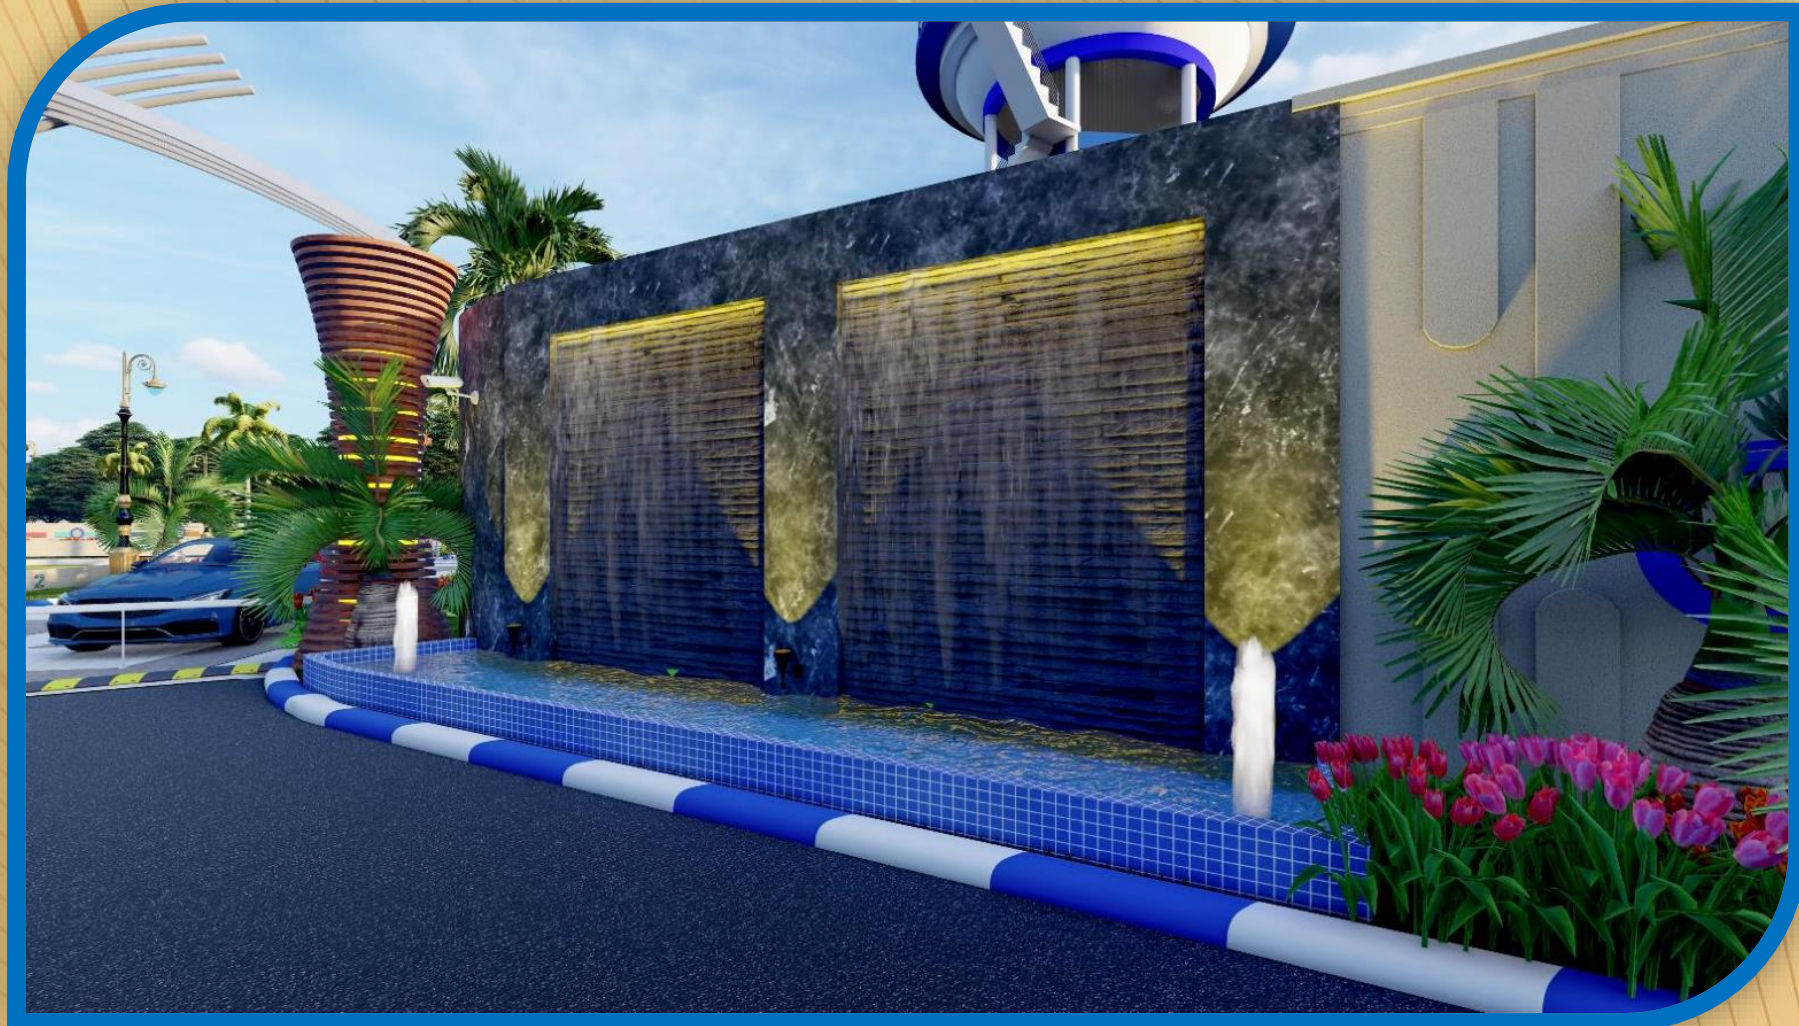

SELFIE POINT- VRB SAPPHIRE SCULPTURE

VRB SAPPHIRE PARK-2

PROJECT ADDRESS: Bhankrota, Ajmer Road, Teh. Sanganer, Jaipur (Raj.)

FOUNTAIN AT ENTRY GATE

VRB SAPPHIRE PARK-2

PROJECT ADDRESS: Bhankrota, Ajmer Road, Teh. Sanganer, Jaipur (Raj.)