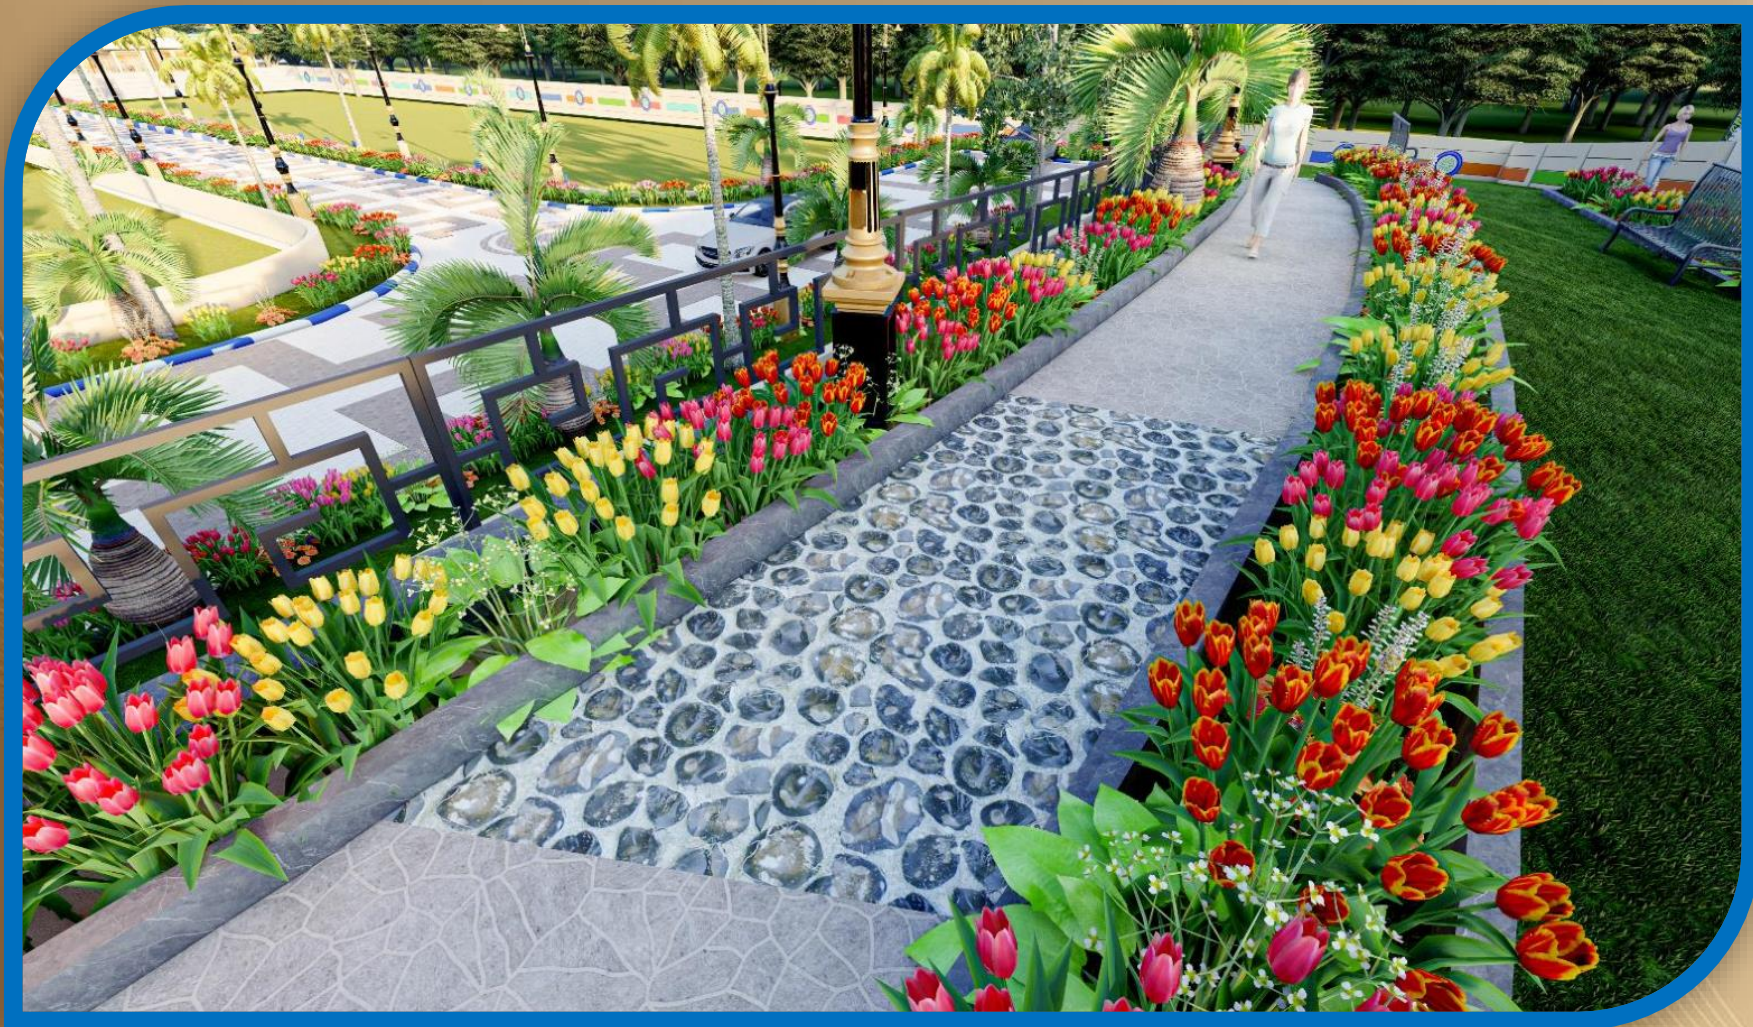

TEMPLE

Give your day a peaceful and spiritual start.

VRB SAPPHIRE PARK-2

PROJECT ADDRESS: Bhankrota, Ajmer Road, Teh. Sanganer, Jaipur (Raj.)

REFLEXOLOGY PATHWAY

A PROJECT BY

★ VRB GROUP OF COMPANIES ★
BUILDING RELATIONS